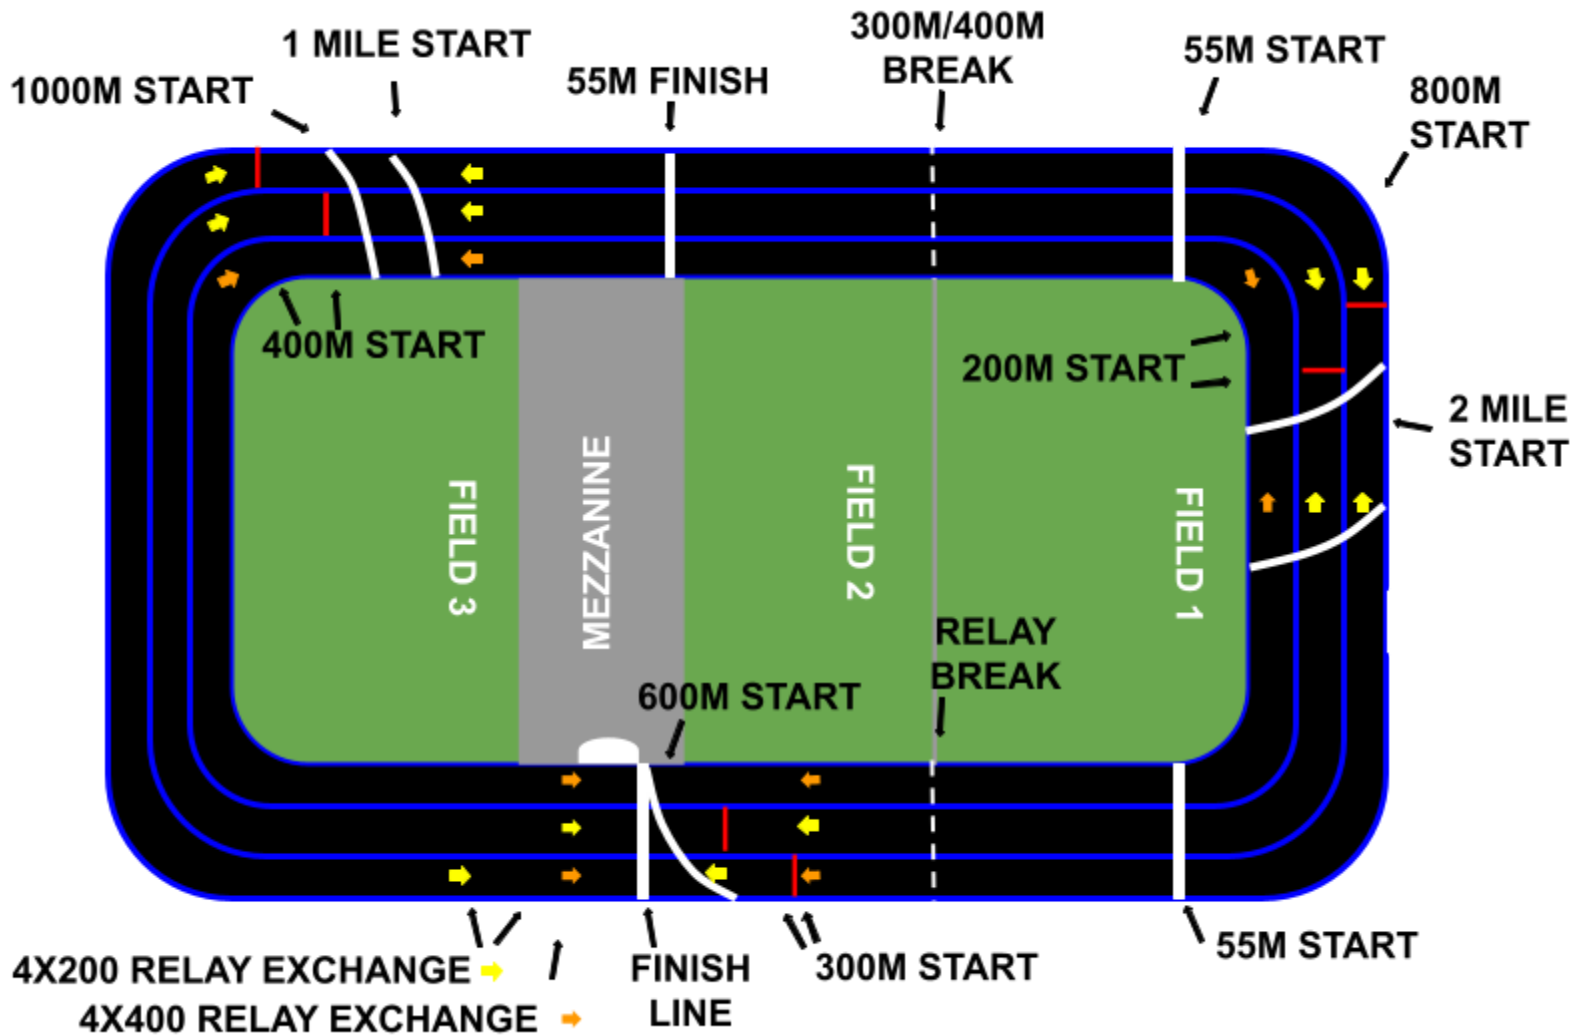

ROOTS

TRACK & FIELD CLUB

Track Specifics

- 300M 3 lane track elevated 20 feet!
- 4' Lane width, 90m Straights, 60m Turns
- 8 mm Rubberized Surface (1/8 pins)

Track markings

- Start line - Field 1 55, 60, 3x50
- Start line - Field 3 1 Mile, 400, 1000, 4x400
- Start line - Field 1 2 Mile, 800, 4x800, 4x200
- Start line - Mezzanine 300, 600

LOCATION:

Roots Athletic Center - 181 Root rd, Westfield, MA

REGISTRATION DEADLINE:

\$10/Athlete January 15, 2021 Trackcentral.net

All Events Girls followed by Boys

10:30- Coach Meeting/First Call

11:00- 2 Mile

55HH

55 Dash

Mile

4x50 Shuttle

600

300

1000

SMR 1600 - 2,2,4,8

DMR - 1200,400,800,Mile

CONTACT:

Brandon Palmer 413/388-3018 or email ROOTSTRACKCLUB@GMAIL.COM